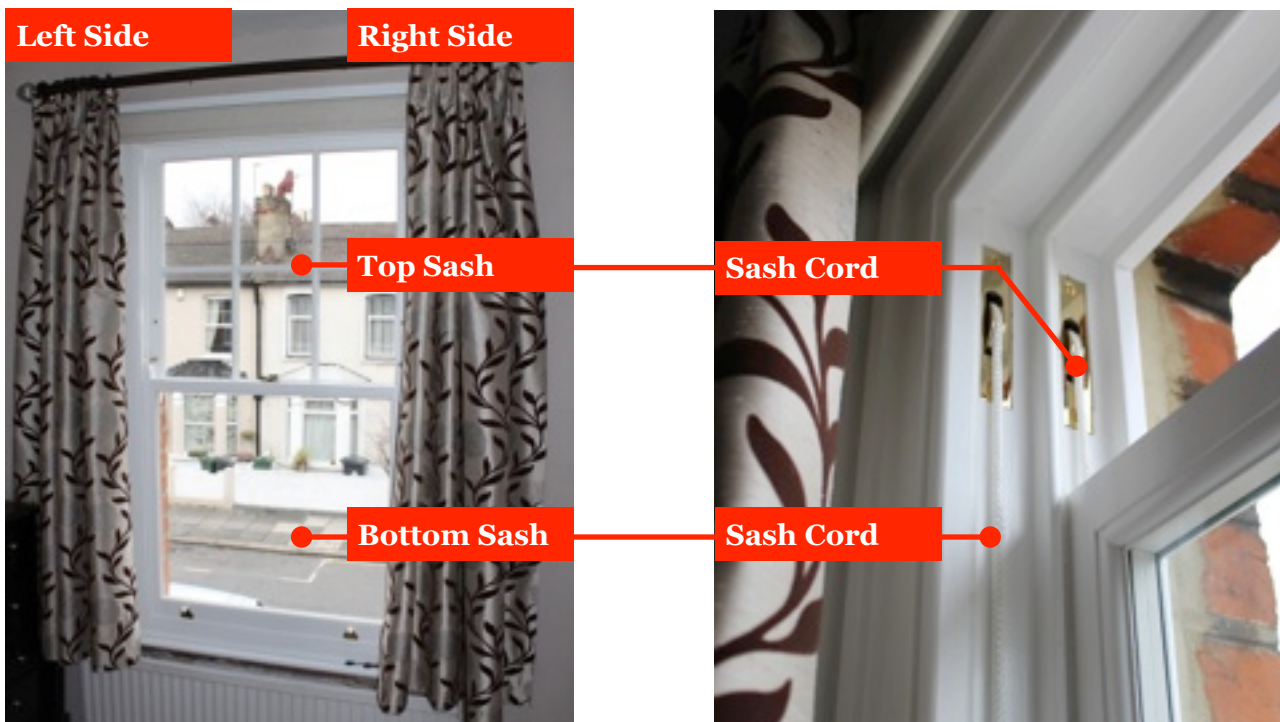

Sash Cord Replacement

Cord Location	Number of Cords	Price (excl. VAT)	VAT (20%)	Price (incl. VAT)
Bottom Sash				
	1	£75.00	£15.00	£90.00
	2	£85.00	£17.00	£102.00
Top Sash				
	1	£95.00	£19.00	£114.00
	2	£105.00	£21.00	£126.00
Both Sashes				
	4	£115.00	£23.00	£138.00